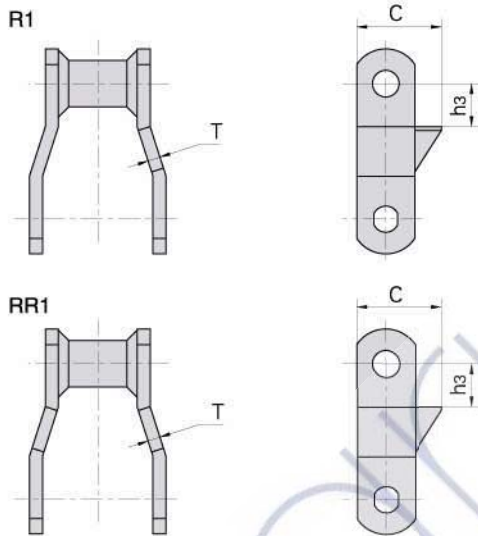

Donghua Chain No.	h ₃	A	C	T
Donghua Cadena No	mm	mm	mm	mm
WR78 WH78	7.9	20.8	93.5	6.4
WR82 WH82	7.9	26.4	96.8	6.4

Welded steel chain with attachments Accesorios para cadenas de acero soldadas

With F2 attachments
Con accesorios F2

Donghua Chain No. Donghua Cadena No	h3	h4	h5	F	W	d4	T
	mm	mm	mm	mm	mm	mm	mm
WR78 WH78	15.7	36.6	60.5	95.5	138.2	9.7	6.4

With F4 attachments
Con accesorios F4

Donghua Chain No. Donghua Cadena No	h3	h4	h5	L	C	F	W	d4	T
	mm	mm	mm	mm	mm	mm	mm	mm	mm
WR78 WH78	17.3	44.4	60.5	114.3	31.8	95.2	141.2	9.7	6.4
WR82 WH82	20.6	46.2	62.0	127.0	28.4	104.6	150.9	9.7	6.4
WR124 WH124	22.4	52.3	73.2	133.6	36.6	111.3	157.0	9.7	9.7

Welded steel chain with attachments Accesorios para cadenas de acero soldadas

With R1 & RR1 attachments
Con accesorios R1 y RR1

With R2 & RR2 attachments
Con accesorios R2 y RR2

Donghua Chain No.	h3	C	T
Donghua Cadena No	mm	mm	mm
WR78 WH78	17.3	41.1	6.4
WR82 WH82	22.4	49.3	6.4
WR124 WH124	31.8	49.3	9.7

Donghua Chain No.	h3	C	T
Donghua Cadena No	mm	mm	mm
WR78 WH78	17.3	41.1	6.4
WR82 WH82	22.4	49.3	6.4
WR124 WH124	31.8	49.3	9.7

With W1 attachments
Con accesorios W1

Donghua Chain No.	h3	W	T
Donghua Cadena No	mm	mm	mm
WR78 WH78	19.1	153.9	6.4
WR82 WH82	23.9	166.6	6.4
WR124 WH124	30.0	217.4	6.4
WR124H WH124H	35.1	217.4	9.7
WR132 WH132	38.1	316.0	9.7