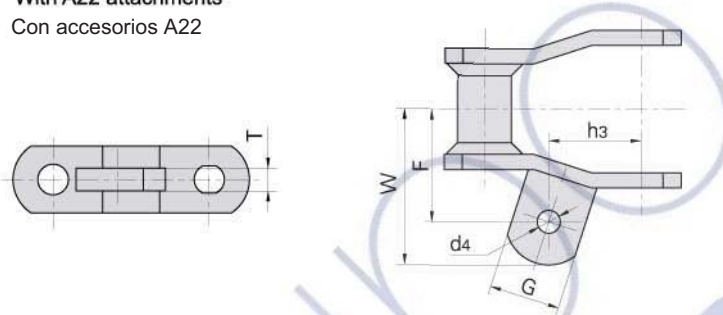

Welded steel chain with attachments Accesorios para cadenas de acero soldadas

With K1 attachments
Con accesorios K1

With A1 attachments
Con accesorios A1

Donghua Chain No. Donghua Cadena No	h3	G	F	W	h4	d4	T
	mm	mm	mm	mm	mm	mm	mm
WR78 WH78	31.8	36.6	101.6	130.0	22.4	9.7	6.4
WR82 WH82	38.1	46.0	106.7	142.7	23.9	9.7	6.4

With K2 attachments
Con accesorios K2

With A2 attachments
Con accesorios A2

Donghua Chain No. Donghua Cadena No	L	G	h3	F	W	h4	d4	T
	mm	mm	mm	mm	mm	mm	mm	mm
WR78 WH78	28.4	52.3	38.9	101.6	130.0	22.4	9.7	6.4
WR82 WH82	33.3	62.0	52.3	108.2	142.7	23.9	9.7	6.4
WR110 WH110	44.4	84.1	98.6	135.1	168.1	30.0	9.7	9.7
WR111 WH111	58.7	90.4	89.9	159.0	193.5	30.0	12.7	9.7
WR124 WH124	49.3	77.7	71.4	133.6	180.8	30.0	9.7	9.7
WR124H WH124H	49.3	80.8	73.2	133.6	165.6	39.6	12.7	12.7
WR132 WH132	69.8	80.8	106.2	190.5	234.7	39.6	12.7	12.7

Welded steel chain with attachments Accesorios para cadenas de acero soldadas

With A22 attachments

Con accesorios A22

Donghua Chain No.	h ₃	G	F	W	d ₄	T
Donghua Cadena No	mm	mm	mm	mm	mm	mm
WR78 WH78	33.3	30	47.8	65	9.7	9.7

Donghua Chain No.	h3	C	T
Donghua Cadena No	mm	mm	mm
WR78 WH78	17.3	41.1	6.4
WR82 WH82	22.4	49.3	6.4
WR124 WH124	31.8	49.3	9.7

With W1 attachments
Con accesorios W1

Donghua Chain No.	h3	W	T
Donghua Cadena No	mm	mm	mm
WR78 WH78	19.1	153.9	6.4
WR82 WH82	23.9	166.6	6.4
WR124 WH124	30.0	217.4	6.4
WR124H WH124H	35.1	217.4	9.7
WR132 WH132	38.1	316.0	9.7