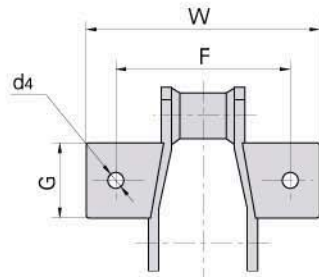

Welded steel chain with attachments Accesorios para cadenas de acero soldadas

With K1 attachments
Con accesorios K1

With A1 attachments
Con accesorios A1

Donghua Chain No. Donghua Cadena No	h3	G	F	W	h4	d4	T
	mm	mm	mm	mm	mm	mm	mm
WR78 WH78	31.8	36.6	101.6	130.0	22.4	9.7	6.4
WR82 WH82	38.1	46.0	106.7	142.7	23.9	9.7	6.4

With K2 attachments
Con accesorios K2

With A2 attachments
Con accesorios A2

Donghua Chain No. Donghua Cadena No	L	G	h3	F	W	h4	d4	T
	mm	mm	mm	mm	mm	mm	mm	mm
WR78 WH78	28.4	52.3	38.9	101.6	130.0	22.4	9.7	6.4
WR82 WH82	33.3	62.0	52.3	108.2	142.7	23.9	9.7	6.4
WR110 WH110	44.4	84.1	98.6	135.1	168.1	30.0	9.7	9.7
WR111 WH111	58.7	90.4	89.9	159.0	193.5	30.0	12.7	9.7
WR124 WH124	49.3	77.7	71.4	133.6	180.8	30.0	9.7	9.7
WR124H WH124H	49.3	80.8	73.2	133.6	165.6	39.6	12.7	12.7
WR132 WH132	69.8	80.8	106.2	190.5	234.7	39.6	12.7	12.7

Donghua Chain No. Donghua Cadena No	h3	h4	h5	F	W	d4	T
	mm	mm	mm	mm	mm	mm	mm
WR78 WH78	15.7	36.6	60.5	95.5	138.2	9.7	6.4

With F4 attachments
Con accesorios F4

Donghua Chain No. Donghua Cadena No	h3	h4	h5	L	C	F	W	d4	T
	mm	mm	mm	mm	mm	mm	mm	mm	mm
WR78 WH78	17.3	44.4	60.5	114.3	31.8	95.2	141.2	9.7	6.4
WR82 WH82	20.6	46.2	62.0	127.0	28.4	104.6	150.9	9.7	6.4
WR124 WH124	22.4	52.3	73.2	133.6	36.6	111.3	157.0	9.7	9.7

Donghua Chain No.	h3	C	T
Donghua Cadena No	mm	mm	mm
WR78 WH78	17.3	41.1	6.4
WR82 WH82	22.4	49.3	6.4
WR124 WH124	31.8	49.3	9.7

With W1 attachments
Con accesorios W1

Donghua Chain No.	h3	W	T
Donghua Cadena No	mm	mm	mm
WR78 WH78	19.1	153.9	6.4
WR82 WH82	23.9	166.6	6.4
WR124 WH124	30.0	217.4	6.4
WR124H WH124H	35.1	217.4	9.7
WR132 WH132	38.1	316.0	9.7