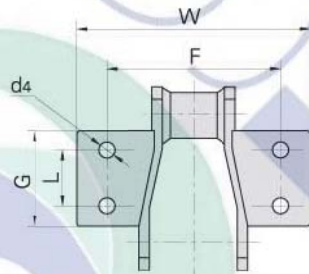

Welded steel chain with attachments Accesorios para cadenas de acero soldadas

With K1 attachments
Con accesorios K1

With A1 attachments
Con accesorios A1

Donghua Chain No. Donghua Cadena No	h3	G	F	W	h4	d4	T
	mm	mm	mm	mm	mm	mm	mm
WR78 WH78	31.8	36.6	101.6	130.0	22.4	9.7	6.4
WR82 WH82	38.1	46.0	106.7	142.7	23.9	9.7	6.4

With K2 attachments
Con accesorios K2

With A2 attachments
Con accesorios A2

Donghua Chain No. Donghua Cadena No	L	G	h3	F	W	h4	d4	T
	mm	mm	mm	mm	mm	mm	mm	mm
WR78 WH78	28.4	52.3	38.9	101.6	130.0	22.4	9.7	6.4
WR82 WH82	33.3	62.0	52.3	108.2	142.7	23.9	9.7	6.4
WR110 WH110	44.4	84.1	98.6	135.1	168.1	30.0	9.7	9.7
WR111 WH111	58.7	90.4	89.9	159.0	193.5	30.0	12.7	9.7
WR124 WH124	49.3	77.7	71.4	133.6	180.8	30.0	9.7	9.7
WR124H WH124H	49.3	80.8	73.2	133.6	165.6	39.6	12.7	12.7
WR132 WH132	69.8	80.8	106.2	190.5	234.7	39.6	12.7	12.7

Donghua Chain No. Donghua Cadena No	h3	h4	h5	F	W	d4	T
	mm	mm	mm	mm	mm	mm	mm
WR78 WH78	15.7	36.6	60.5	95.5	138.2	9.7	6.4

With F4 attachments
Con accesorios F4

Donghua Chain No. Donghua Cadena No	h3	h4	h5	L	C	F	W	d4	T
	mm	mm	mm	mm	mm	mm	mm	mm	mm
WR78 WH78	17.3	44.4	60.5	114.3	31.8	95.2	141.2	9.7	6.4
WR82 WH82	20.6	46.2	62.0	127.0	28.4	104.6	150.9	9.7	6.4
WR124 WH124	22.4	52.3	73.2	133.6	36.6	111.3	157.0	9.7	9.7

Donghua Chain No.	h3	C	T
Donghua Cadena No	mm	mm	mm
WR78 WH78	17.3	41.1	6.4
WR82 WH82	22.4	49.3	6.4
WR124 WH124	31.8	49.3	9.7

With W1 attachments
Con accesorios W1

Donghua Chain No.	h3	W	T
Donghua Cadena No	mm	mm	mm
WR78 WH78	19.1	153.9	6.4
WR82 WH82	23.9	166.6	6.4
WR124 WH124	30.0	217.4	6.4
WR124H WH124H	35.1	217.4	9.7
WR132 WH132	38.1	316.0	9.7