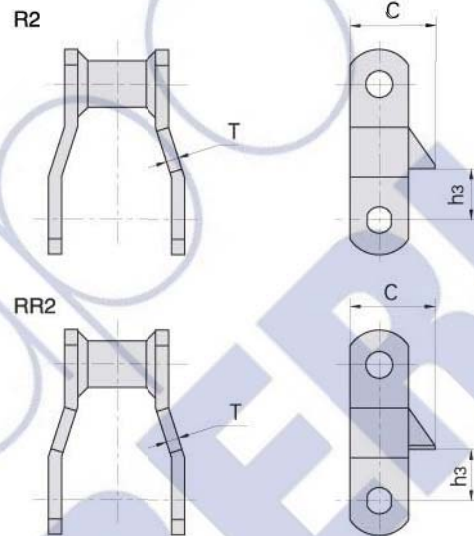

Donghua Chain No.	h ₃	A	C	T
Donghua Cadena No	mm	mm	mm	mm
WR78 WH78	7.9	20.8	93.5	6.4
WR82 WH82	7.9	26.4	96.8	6.4

Welded steel chain with attachments Accesorios para cadenas de acero soldadas

With F2 attachments
Con accesorios F2

Donghua Chain No. Donghua Cadena No	h3	h4	h5	F	W	d4	T
	mm	mm	mm	mm	mm	mm	mm
WR78 WH78	15.7	36.6	60.5	95.5	138.2	9.7	6.4

With F4 attachments
Con accesorios F4

Donghua Chain No. Donghua Cadena No	h3	h4	h5	L	C	F	W	d4	T
	mm	mm	mm	mm	mm	mm	mm	mm	mm
WR78 WH78	17.3	44.4	60.5	114.3	31.8	95.2	141.2	9.7	6.4
WR82 WH82	20.6	46.2	62.0	127.0	28.4	104.6	150.9	9.7	6.4
WR124 WH124	22.4	52.3	73.2	133.6	36.6	111.3	157.0	9.7	9.7

Welded steel chain with attachments Accesorios para cadenas de acero soldadas

With R1 & RR1 attachments
Con accesorios R1 y RR1

With R2 & RR2 attachments
Con accesorios R2 y RR2

Donghua Chain No.	h3	C	T
Donghua Cadena No	mm	mm	mm
WR78 WH78	17.3	41.1	6.4
WR82 WH82	22.4	49.3	6.4
WR124 WH124	31.8	49.3	9.7

Donghua Chain No.	h3	C	T
Donghua Cadena No	mm	mm	mm
WR78 WH78	17.3	41.1	6.4
WR82 WH82	22.4	49.3	6.4
WR124 WH124	31.8	49.3	9.7

With W1 attachments
Con accesorios W1

Donghua Chain No.	h3	W	T
Donghua Cadena No	mm	mm	mm
WR78 WH78	19.1	153.9	6.4
WR82 WH82	23.9	166.6	6.4
WR124 WH124	30.0	217.4	6.4
WR124H WH124H	35.1	217.4	9.7
WR132 WH132	38.1	316.0	9.7