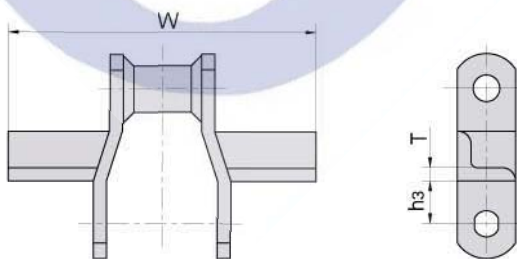

Donghua Chain No.	h ₃	A	C	T
Donghua Cadena No	mm	mm	mm	mm
WR78 WH78	7.9	20.8	93.5	6.4
WR82 WH82	7.9	26.4	96.8	6.4

Welded steel chain with attachments Accesorios para cadenas de acero soldadas

With F2 attachments
Con accesorios F2

Donghua Chain No. Donghua Cadena No	h3	h4	h5	F	W	d4	T
	mm	mm	mm	mm	mm	mm	mm
WR78 WH78	15.7	36.6	60.5	95.5	138.2	9.7	6.4

With F4 attachments
Con accesorios F4

Donghua Chain No. Donghua Cadena No	h3	h4	h5	L	C	F	W	d4	T
	mm	mm	mm	mm	mm	mm	mm	mm	mm
WR78 WH78	17.3	44.4	60.5	114.3	31.8	95.2	141.2	9.7	6.4
WR82 WH82	20.6	46.2	62.0	127.0	28.4	104.6	150.9	9.7	6.4
WR124 WH124	22.4	52.3	73.2	133.6	36.6	111.3	157.0	9.7	9.7

Welded steel chain with attachments Accesorios para cadenas de acero soldadas

With R1 & RR1 attachments
Con accesorios R1 y RR1

With R2 & RR2 attachments
Con accesorios R2 y RR2

Donghua Chain No.	h3	C	T
Donghua Cadena No	mm	mm	mm
WR78 WH78	17.3	41.1	6.4
WR82 WH82	22.4	49.3	6.4
WR124 WH124	31.8	49.3	9.7

Donghua Chain No.	h3	C	T
Donghua Cadena No	mm	mm	mm
WR78 WH78	17.3	41.1	6.4
WR82 WH82	22.4	49.3	6.4
WR124 WH124	31.8	49.3	9.7

With W1 attachments
Con accesorios W1

Donghua Chain No.	h3	W	T
Donghua Cadena No	mm	mm	mm
WR78 WH78	19.1	153.9	6.4
WR82 WH82	23.9	166.6	6.4
WR124 WH124	30.0	217.4	6.4
WR124H WH124H	35.1	217.4	9.7
WR132 WH132	38.1	316.0	9.7