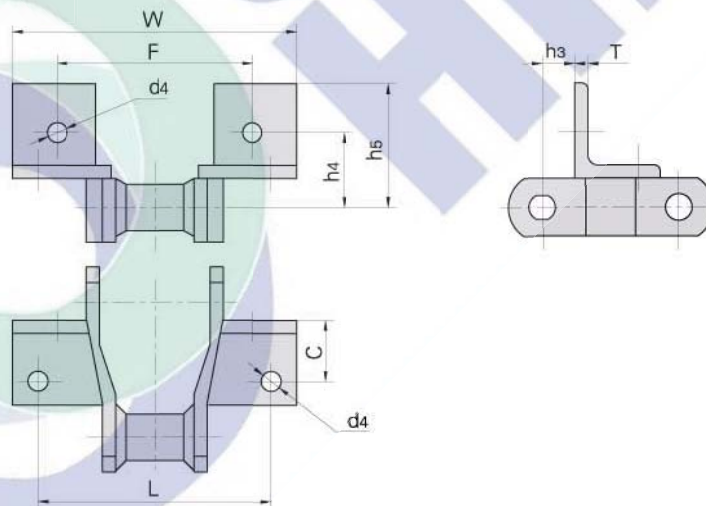

With K2 attachments
Con accesorios K2

With A2 attachments
Con accesorios A2

Donghua Chain No. Donghua Cadena No	L	G	h3	F	W	h4	d4	T
	mm	mm	mm	mm	mm	mm	mm	mm
WR78 WH78	28.4	52.3	38.9	101.6	130.0	22.4	9.7	6.4
WR82 WH82	33.3	62.0	52.3	108.2	142.7	23.9	9.7	6.4
WR110 WH110	44.4	84.1	98.6	135.1	168.1	30.0	9.7	9.7
WR111 WH111	58.7	90.4	89.9	159.0	193.5	30.0	12.7	9.7
WR124 WH124	49.3	77.7	71.4	133.6	180.8	30.0	9.7	9.7
WR124H WH124H	49.3	80.8	73.2	133.6	165.6	39.6	12.7	12.7
WR132 WH132	69.8	80.8	106.2	190.5	234.7	39.6	12.7	12.7

With H1 attachments

Con accesorios H1

Donghua Chain No.	h ₃	A	B	C	T
Donghua Cadena No	mm	mm	mm	mm	mm
WR78 WH78	12.7	22.4	50.8	93.5	6.4
WR82 WH82	15.7	28.4	57.2	93.5	6.4

With H2 attachments

Con accesorios H2

Donghua Chain No.	h ₃	A	C	T
Donghua Cadena No	mm	mm	mm	mm
WR78 WH78	7.9	20.8	93.5	6.4
WR82 WH82	7.9	26.4	96.8	6.4

Welded steel chain with attachments Accesorios para cadenas de acero soldadas

With F2 attachments
Con accesorios F2

Donghua Chain No. Donghua Cadena No	h3	h4	h5	F	W	d4	T
	mm	mm	mm	mm	mm	mm	mm
WR78 WH78	15.7	36.6	60.5	95.5	138.2	9.7	6.4

With F4 attachments
Con accesorios F4

Donghua Chain No. Donghua Cadena No	h3	h4	h5	L	C	F	W	d4	T
	mm	mm	mm	mm	mm	mm	mm	mm	mm
WR78 WH78	17.3	44.4	60.5	114.3	31.8	95.2	141.2	9.7	6.4
WR82 WH82	20.6	46.2	62.0	127.0	28.4	104.6	150.9	9.7	6.4
WR124 WH124	22.4	52.3	73.2	133.6	36.6	111.3	157.0	9.7	9.7