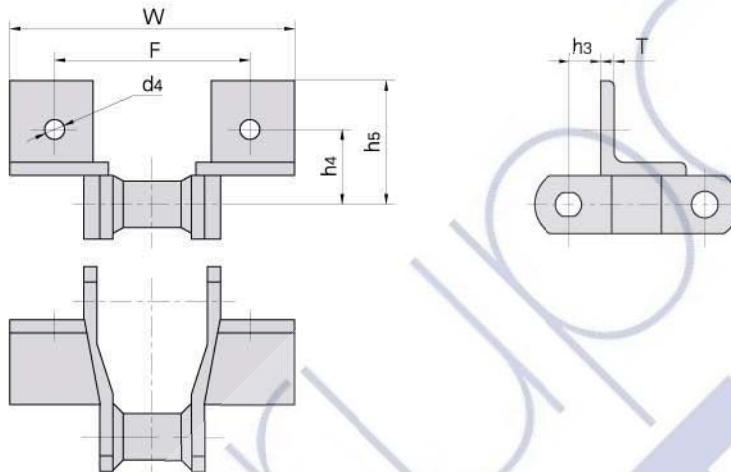

With K2 attachments
Con accesorios K2

With A2 attachments
Con accesorios A2

Donghua Chain No. Donghua Cadena No	L	G	h3	F	W	h4	d4	T
	mm	mm	mm	mm	mm	mm	mm	mm
WR78 WH78	28.4	52.3	38.9	101.6	130.0	22.4	9.7	6.4
WR82 WH82	33.3	62.0	52.3	108.2	142.7	23.9	9.7	6.4
WR110 WH110	44.4	84.1	98.6	135.1	168.1	30.0	9.7	9.7
WR111 WH111	58.7	90.4	89.9	159.0	193.5	30.0	12.7	9.7
WR124 WH124	49.3	77.7	71.4	133.6	180.8	30.0	9.7	9.7
WR124H WH124H	49.3	80.8	73.2	133.6	165.6	39.6	12.7	12.7
WR132 WH132	69.8	80.8	106.2	190.5	234.7	39.6	12.7	12.7

With H1 attachments

Con accesorios H1

Donghua Chain No.	h ₃	A	B	C	T
Donghua Cadena No	mm	mm	mm	mm	mm
WR78 WH78	12.7	22.4	50.8	93.5	6.4
WR82 WH82	15.7	28.4	57.2	93.5	6.4

With H2 attachments

Con accesorios H2

Donghua Chain No.	h ₃	A	C	T
Donghua Cadena No	mm	mm	mm	mm
WR78 WH78	7.9	20.8	93.5	6.4
WR82 WH82	7.9	26.4	96.8	6.4

Welded steel chain with attachments Accesorios para cadenas de acero soldadas

With F2 attachments
Con accesorios F2

Donghua Chain No. Donghua Cadena No	h3	h4	h5	F	W	d4	T
	mm	mm	mm	mm	mm	mm	mm
WR78 WH78	15.7	36.6	60.5	95.5	138.2	9.7	6.4

With F4 attachments
Con accesorios F4

Donghua Chain No. Donghua Cadena No	h3	h4	h5	L	C	F	W	d4	T
	mm	mm	mm	mm	mm	mm	mm	mm	mm
WR78 WH78	17.3	44.4	60.5	114.3	31.8	95.2	141.2	9.7	6.4
WR82 WH82	20.6	46.2	62.0	127.0	28.4	104.6	150.9	9.7	6.4
WR124 WH124	22.4	52.3	73.2	133.6	36.6	111.3	157.0	9.7	9.7