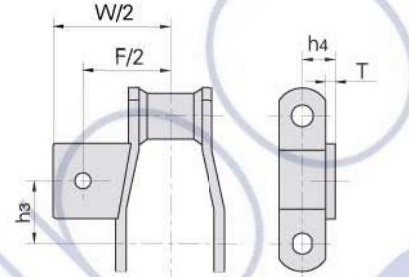

Welded steel chain with attachments Accesorios para cadenas de acero soldadas

With K1 attachments
Con accesorios K1

With A1 attachments
Con accesorios A1

Donghua Chain No. Donghua Cadena No	h3	G	F	W	h4	d4	T
	mm	mm	mm	mm	mm	mm	mm
WR78 WH78	31.8	36.6	101.6	130.0	22.4	9.7	6.4
WR82 WH82	38.1	46.0	106.7	142.7	23.9	9.7	6.4

With K2 attachments
Con accesorios K2

With A2 attachments
Con accesorios A2

Donghua Chain No. Donghua Cadena No	L	G	h3	F	W	h4	d4	T
	mm	mm	mm	mm	mm	mm	mm	mm
WR78 WH78	28.4	52.3	38.9	101.6	130.0	22.4	9.7	6.4
WR82 WH82	33.3	62.0	52.3	108.2	142.7	23.9	9.7	6.4
WR110 WH110	44.4	84.1	98.6	135.1	168.1	30.0	9.7	9.7
WR111 WH111	58.7	90.4	89.9	159.0	193.5	30.0	12.7	9.7
WR124 WH124	49.3	77.7	71.4	133.6	180.8	30.0	9.7	9.7
WR124H WH124H	49.3	80.8	73.2	133.6	165.6	39.6	12.7	12.7
WR132 WH132	69.8	80.8	106.2	190.5	234.7	39.6	12.7	12.7

Welded steel chain with attachments Accesorios para cadenas de acero soldadas

With A22 attachments

Con accesorios A22

Donghua Chain No.	h ₃	G	F	W	d ₄	T
Donghua Cadena No	mm	mm	mm	mm	mm	mm
WR78 WH78	33.3	30	47.8	65	9.7	9.7

Donghua Chain No.	h3	C	T
Donghua Cadena No	mm	mm	mm
WR78 WH78	17.3	41.1	6.4
WR82 WH82	22.4	49.3	6.4
WR124 WH124	31.8	49.3	9.7

With W1 attachments
Con accesorios W1

Donghua Chain No.	h3	W	T
Donghua Cadena No	mm	mm	mm
WR78 WH78	19.1	153.9	6.4
WR82 WH82	23.9	166.6	6.4
WR124 WH124	30.0	217.4	6.4
WR124H WH124H	35.1	217.4	9.7
WR132 WH132	38.1	316.0	9.7