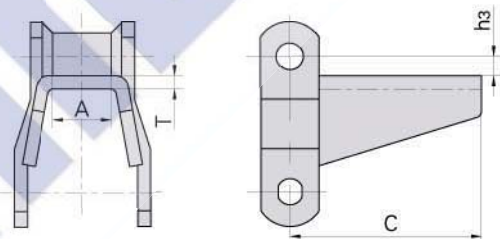

With K2 attachments
Con accesorios K2

With A2 attachments
Con accesorios A2

Donghua Chain No. Donghua Cadena No	L	G	h3	F	W	h4	d4	T
	mm	mm	mm	mm	mm	mm	mm	mm
WR78 WH78	28.4	52.3	38.9	101.6	130.0	22.4	9.7	6.4
WR82 WH82	33.3	62.0	52.3	108.2	142.7	23.9	9.7	6.4
WR110 WH110	44.4	84.1	98.6	135.1	168.1	30.0	9.7	9.7
WR111 WH111	58.7	90.4	89.9	159.0	193.5	30.0	12.7	9.7
WR124 WH124	49.3	77.7	71.4	133.6	180.8	30.0	9.7	9.7
WR124H WH124H	49.3	80.8	73.2	133.6	165.6	39.6	12.7	12.7
WR132 WH132	69.8	80.8	106.2	190.5	234.7	39.6	12.7	12.7

With H1 attachments

Con accesorios H1

Donghua Chain No.	h ₃	A	B	C	T
Donghua Cadena No	mm	mm	mm	mm	mm
WR78 WH78	12.7	22.4	50.8	93.5	6.4
WR82 WH82	15.7	28.4	57.2	93.5	6.4

With H2 attachments

Con accesorios H2

Donghua Chain No.	h ₃	A	C	T
Donghua Cadena No	mm	mm	mm	mm
WR78 WH78	7.9	20.8	93.5	6.4
WR82 WH82	7.9	26.4	96.8	6.4

Welded steel chain with attachments Accesorios para cadenas de acero soldadas

With F2 attachments
Con accesorios F2

Donghua Chain No. Donghua Cadena No	h3	h4	h5	F	W	d4	T
	mm	mm	mm	mm	mm	mm	mm
WR78 WH78	15.7	36.6	60.5	95.5	138.2	9.7	6.4

With F4 attachments
Con accesorios F4

Donghua Chain No. Donghua Cadena No	h3	h4	h5	L	C	F	W	d4	T
	mm	mm	mm	mm	mm	mm	mm	mm	mm
WR78 WH78	17.3	44.4	60.5	114.3	31.8	95.2	141.2	9.7	6.4
WR82 WH82	20.6	46.2	62.0	127.0	28.4	104.6	150.9	9.7	6.4
WR124 WH124	22.4	52.3	73.2	133.6	36.6	111.3	157.0	9.7	9.7