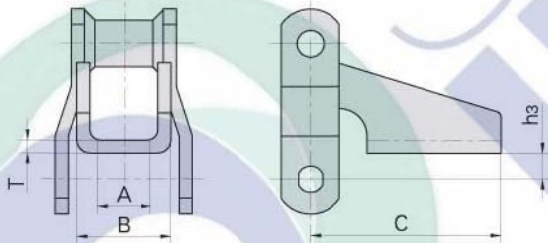

With K2 attachments
Con accesorios K2

With A2 attachments
Con accesorios A2

Donghua Chain No. Donghua Cadena No	L	G	h3	F	W	h4	d4	T
	mm	mm	mm	mm	mm	mm	mm	mm
WR78 WH78	28.4	52.3	38.9	101.6	130.0	22.4	9.7	6.4
WR82 WH82	33.3	62.0	52.3	108.2	142.7	23.9	9.7	6.4
WR110 WH110	44.4	84.1	98.6	135.1	168.1	30.0	9.7	9.7
WR111 WH111	58.7	90.4	89.9	159.0	193.5	30.0	12.7	9.7
WR124 WH124	49.3	77.7	71.4	133.6	180.8	30.0	9.7	9.7
WR124H WH124H	49.3	80.8	73.2	133.6	165.6	39.6	12.7	12.7
WR132 WH132	69.8	80.8	106.2	190.5	234.7	39.6	12.7	12.7

Welded steel chain with attachments Accesorios para cadenas de acero soldadas

With A22 attachments

Con accesorios A22

Donghua Chain No.	h ₃	G	F	W	d ₄	T
Donghua Cadena No	mm	mm	mm	mm	mm	mm
WR78 WH78	33.3	30	47.8	65	9.7	9.7

With H1 attachments

Con accesorios H1

Donghua Chain No.	h ₃	A	B	C	T
Donghua Cadena No	mm	mm	mm	mm	mm
WR78 WH78	12.7	22.4	50.8	93.5	6.4
WR82 WH82	15.7	28.4	57.2	93.5	6.4

With H2 attachments

Con accesorios H2

Donghua Chain No. Donghua Cadena No	h3	h4	h5	F	W	d4	T
	mm	mm	mm	mm	mm	mm	mm
WR78 WH78	15.7	36.6	60.5	95.5	138.2	9.7	6.4

With F4 attachments
Con accesorios F4

Donghua Chain No. Donghua Cadena No	h3	h4	h5	L	C	F	W	d4	T
	mm	mm	mm	mm	mm	mm	mm	mm	mm
WR78 WH78	17.3	44.4	60.5	114.3	31.8	95.2	141.2	9.7	6.4
WR82 WH82	20.6	46.2	62.0	127.0	28.4	104.6	150.9	9.7	6.4
WR124 WH124	22.4	52.3	73.2	133.6	36.6	111.3	157.0	9.7	9.7