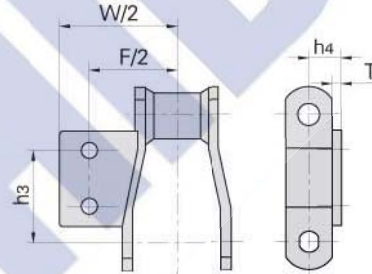

Welded steel chain with attachments Accesorios para cadenas de acero soldadas

With K1 attachments
Con accesorios K1

With A1 attachments
Con accesorios A1

Donghua Chain No. Donghua Cadena No	h3	G	F	W	h4	d4	T
	mm	mm	mm	mm	mm	mm	mm
WR78 WH78	31.8	36.6	101.6	130.0	22.4	9.7	6.4
WR82 WH82	38.1	46.0	106.7	142.7	23.9	9.7	6.4

With K2 attachments
Con accesorios K2

With A2 attachments
Con accesorios A2

Donghua Chain No. Donghua Cadena No	L	G	h3	F	W	h4	d4	T
	mm	mm	mm	mm	mm	mm	mm	mm
WR78 WH78	28.4	52.3	38.9	101.6	130.0	22.4	9.7	6.4
WR82 WH82	33.3	62.0	52.3	108.2	142.7	23.9	9.7	6.4
WR110 WH110	44.4	84.1	98.6	135.1	168.1	30.0	9.7	9.7
WR111 WH111	58.7	90.4	89.9	159.0	193.5	30.0	12.7	9.7
WR124 WH124	49.3	77.7	71.4	133.6	180.8	30.0	9.7	9.7
WR124H WH124H	49.3	80.8	73.2	133.6	165.6	39.6	12.7	12.7
WR132 WH132	69.8	80.8	106.2	190.5	234.7	39.6	12.7	12.7

Donghua Chain No. Donghua Cadena No	h3	h4	h5	F	W	d4	T
	mm	mm	mm	mm	mm	mm	mm
WR78 WH78	15.7	36.6	60.5	95.5	138.2	9.7	6.4

With F4 attachments
Con accesorios F4

Donghua Chain No. Donghua Cadena No	h3	h4	h5	L	C	F	W	d4	T
	mm	mm	mm	mm	mm	mm	mm	mm	mm
WR78 WH78	17.3	44.4	60.5	114.3	31.8	95.2	141.2	9.7	6.4
WR82 WH82	20.6	46.2	62.0	127.0	28.4	104.6	150.9	9.7	6.4
WR124 WH124	22.4	52.3	73.2	133.6	36.6	111.3	157.0	9.7	9.7

Donghua Chain No.	h3	C	T
Donghua Cadena No	mm	mm	mm
WR78 WH78	17.3	41.1	6.4
WR82 WH82	22.4	49.3	6.4
WR124 WH124	31.8	49.3	9.7

With W1 attachments
Con accesorios W1

Donghua Chain No.	h3	W	T
Donghua Cadena No	mm	mm	mm
WR78 WH78	19.1	153.9	6.4
WR82 WH82	23.9	166.6	6.4
WR124 WH124	30.0	217.4	6.4
WR124H WH124H	35.1	217.4	9.7
WR132 WH132	38.1	316.0	9.7