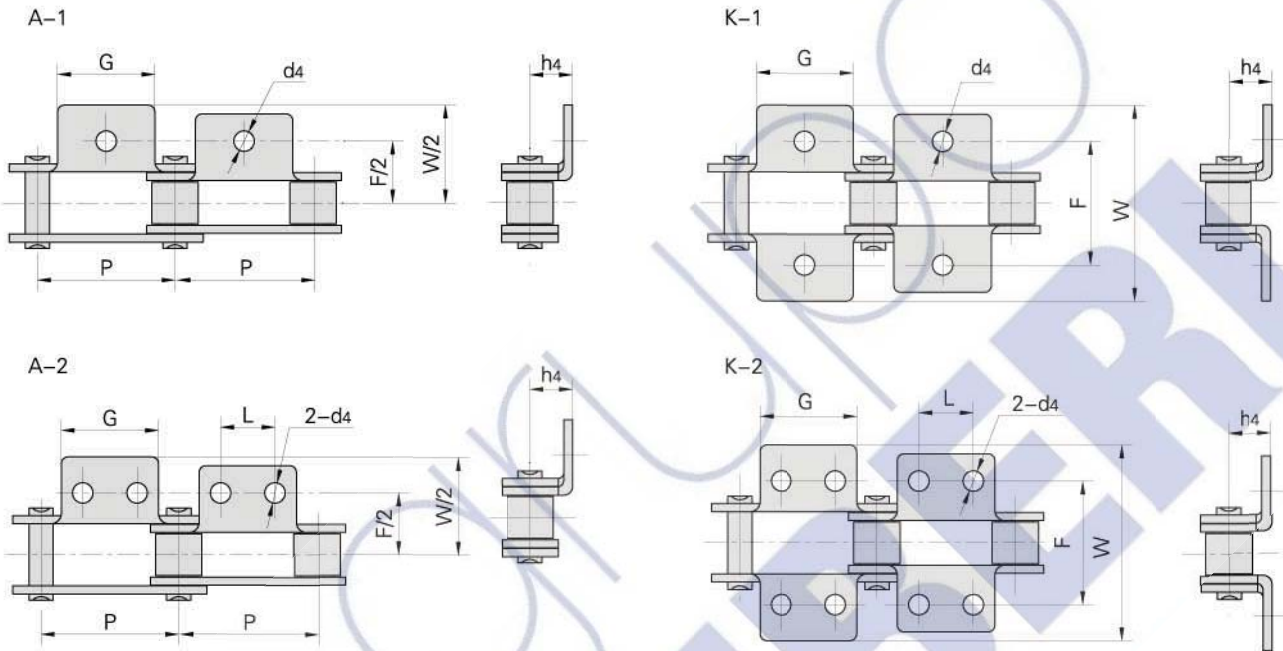

## Accesorios para cadena de rodillos de acero inoxidable de doble paso

Donghua Cadena No	P	G	L	F	W	h4	d4
	mm	mm	mm	mm	mm	mm	mm
C2040SS C2042SS	25.40	19.1	9.5	25.4	39.6	9.1	3.4
C208BSS C208BLSS	25.40	23.2	12.7	25.4	39.6	9.1	4.5
C2050SS C2052SS	31.75	23.8	11.9	31.8	49.0	11.1	5.5
C2060SS C2062SS	38.10	28.6	14.3	42.9	67.8	14.7	5.5
C2060HSS C2062HSS	38.10	28.6	14.3	42.9	67.8	14.7	5.5
C2080SS C2082SS	50.80	38.1	19.1	55.6	87.8	19.1	6.8
C2080HSS C2082HSS	50.80	38.1	19.1	55.6	87.8	19.1	6.8
C2100SS C2102SS	63.50	47.6	23.8	66.6	107.5	23.4	9.2
C2100HSS C2102HSS	63.50	47.6	23.8	66.6	107.5	23.4	9.2